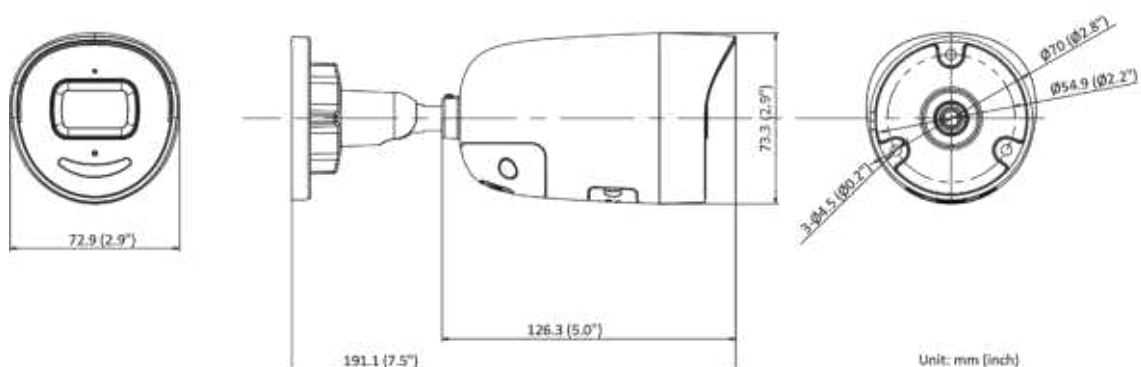

Perimeter Protection	Line crossing, intrusion, region entrance, region exiting Support alarm triggering by specified target types (human and vehicle)
General	
General Function	Anti-flicker, heartbeat, mirror, privacy mask, flash log, password reset via email, pixel counter
Storage Conditions	-30 °C to 60 °C (-22 °F to 140 °F). Humidity 95% or less (non-condensing)
Startup and Operating Conditions	-30 °C to 60 °C (-22 °F to 140 °F). Humidity 95% or less (non-condensing)
Material	Metal
Dimension	72.9 mm × 73.3 mm × 191.1 mm (2.9" × 2.9" × 7.5")
Package Dimension	234 mm × 120 mm × 117 mm (9.2" × 4.7" × 4.6")
Weight	Approx. 590 g (1.3 lb.)
With Package Weight	Approx. 820 g (1.8 lb.)
Power	12 VDC ± 25%, 0.54 A, max. 6.5 W, Ø5.5 mm coaxial power plug, reverse polarity protection PoE: 802.3af, Class 3, 36 V to 57 V, 0.3 A to 0.2 A, max. 8 W
Language	33 languages: English, Russian, Estonian, Bulgarian, Hungarian, Greek, German, Italian, Czech, Slovak, French, Polish, Dutch, Portuguese, Spanish, Romanian, Danish, Swedish, Norwegian, Finnish, Croatian, Slovenian, Serbian, Turkish, Korean, Traditional Chinese, Thai, Vietnamese, Japanese, Latvian, Lithuanian, Portuguese (Brazil), Ukrainian
Approval	
EMC	FCC (47 CFR Part 15, Subpart B); CE-EMC (EN 55032: 2015, EN 61000-3-2: 2014, EN 61000-3-3: 2013, EN 50130-4: 2011 + A1: 2014); RCM (AS/NZS CISPR 32: 2015); IC (ICES-003: Issue 6, 2016); KC (KN 32: 2015, KN 35: 2015)
Safety	UL (UL 60950-1); CB (IEC 60950-1: 2005 + Am 1: 2009 + Am 2: 2013, IEC 62368-1: 2014); CE-LVD (EN 60950-1: 2005 + Am 1: 2009 + Am 2: 2013, IEC 62368-1: 2014); BIS (IS 13252(Part 1): 2010+A1: 2013+A2: 2015); LOA (IEC/EN 60950-1)
Environment	CE-RoHS (2011/65/EU); WEEE (2012/19/EU); Reach (Regulation (EC) No 1907/2006)
Protection	IP67 (IEC 60529-2013)

▪ Available Model

DS-2CD2046G2-IU/SL(2.8mm)(C)

DS-2CD2046G2-IU/SL(4mm)(C)

DS-2CD2046G2-IU/SL(6mm)(C)

▪ **Dimension**

▪ **Accessory**

▪ **Optional**

**DS-1280ZJ-XS
Junction box**