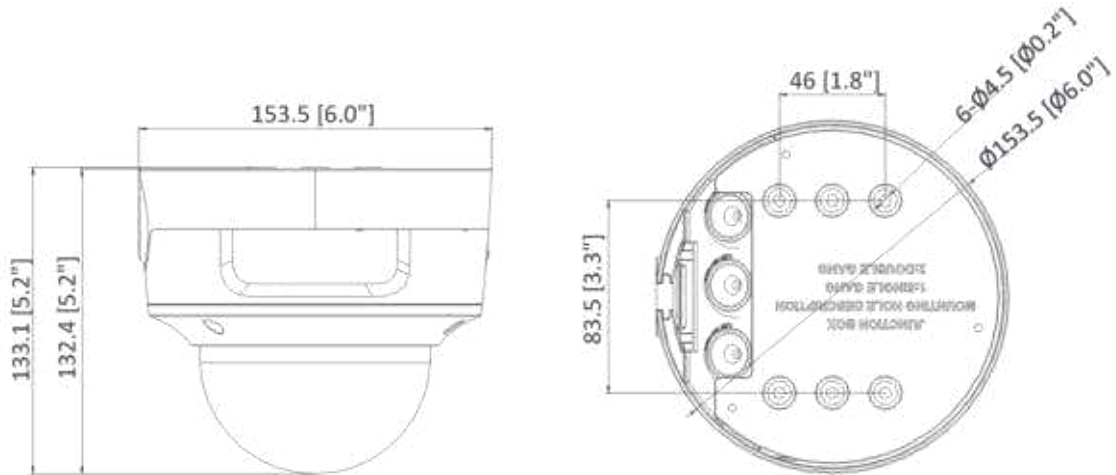

▪ **Available Model**

DS-2CD2746G2-IZS (2.8 to 12 mm)

▪ **Dimension**

Unit: mm (inch)

▪ **Accessory**

▪ **Optional**

DS-1473ZJ-155 Wall Mount	DS-1473ZJ-155B Wall Mount	DS-1475ZJ-SUS Vertical Pole Mount	DS-1471ZJ-155 Pendant Mount	DS-1476ZJ-SUS Corner Mount
DS-1227ZJ-DM37 In-ceiling Mount