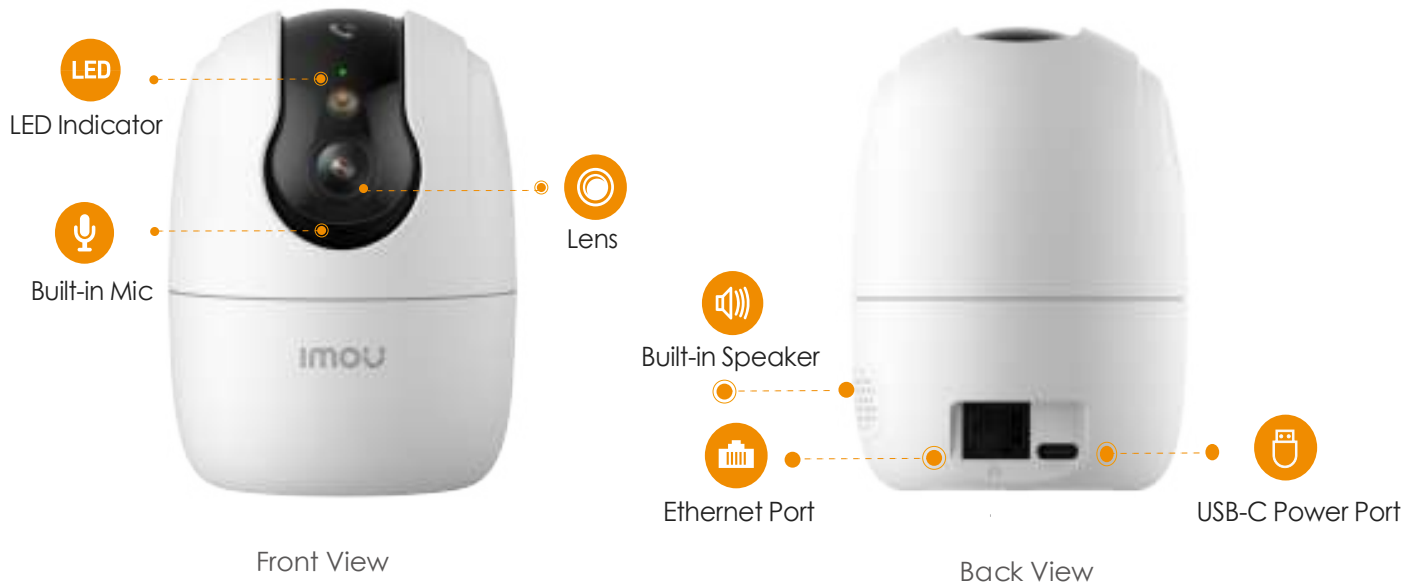

imou

Ranger 2C Pro 5MP

5MP H.265 Wi-Fi Pan & Tilt Camera

With 5MP QHD live monitoring and 0~355° pan & -5~80° tilt features, Ranger 2C Pro 5MP ensures every corner of your home completely covered. Human&Pet Detection quickly finds human&pet targets in images and immediately sends a notification to you. With the touch button, the families can make a video call to the APP with the one-touch call function. Smart Full-Color Night Vision lets the camera turn into color mode automatically and smart tracking function lets the camera follows moving objects when it detects motion.

Auto-cruise

Survey the area 360° horizontally or cruise between favorite points

Custom Siren

Set customized voice message

Privacy Mode

Hide the lens to protect your personal privacy

Dual-Band Wi-Fi 6

IEEE802.11 b/g/n/ax(2.4 GHz / 5 GHz)

Diversified Storage

Supports NVR, Cloud Storage or Micro SD card (up to 512GB)

Stay close with what you care

With Cloud service, you will have access to what you care as long as Internet is available. You can record daily or motion videos on Cloud and playback anytime anywhere.

Micro SD Card Slot (up to 512GB)
 Built-in Mic & Speaker
 Reset Button

General

DC 5V1A Power Supply
 Power Consumption:< 5W
 Working Environment:-10° C~+45° C, Less Than 95%RH
 Dimensions (L x W x H):
 77.4 mm x 77.4 mm x 106.2mm (3.05 x 3.05 x 4.18 inch)
 Weight: 197g (0.43lb)
 CE