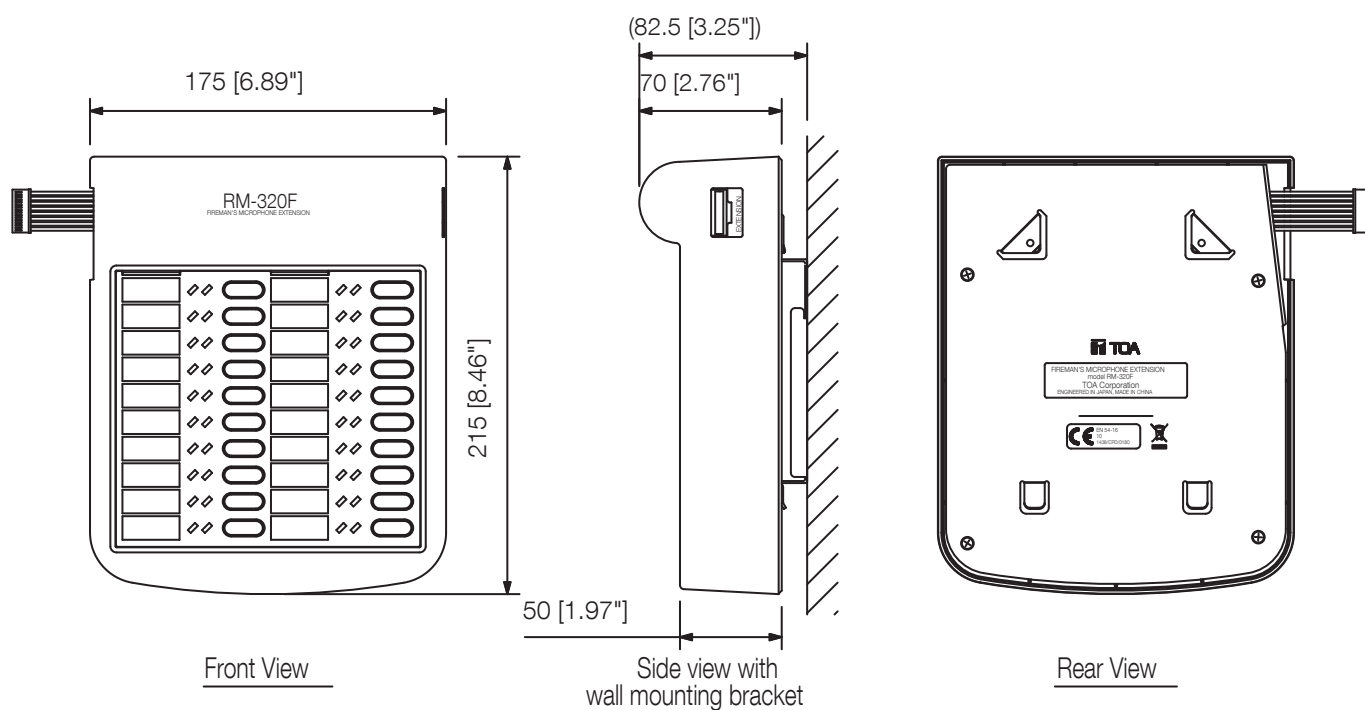

### FIREMAN'S MICROPHONE EXTENSION

The RM-320F is an extension unit for increasing the number of function keys of TOA's Remote Microphones.

## Specifications

Operation	Operation Function Keys ... 20
Current Consumption	180 mA max. (in terms of RM-200SF)
Connection	Connection to RM-200SF by dedicated cable
Indicator	Status indicator ... 20, Selection indicator ... 20
Finish	ABS resin, blueish gray (PANTONE 538 or its equivalent)
Dimensions	175 (w) x 2175 (w) x 215 (h) x 70 (d) mm (6.89" x 8.46" x 2.76") 15 (h) x 70 (d) mm (6.89" x 8.46" x 2.76")
Weight	700 g (1.54 lb)

## Dimensions

## Dimensions

UNIT:mm

SCALE:1/4