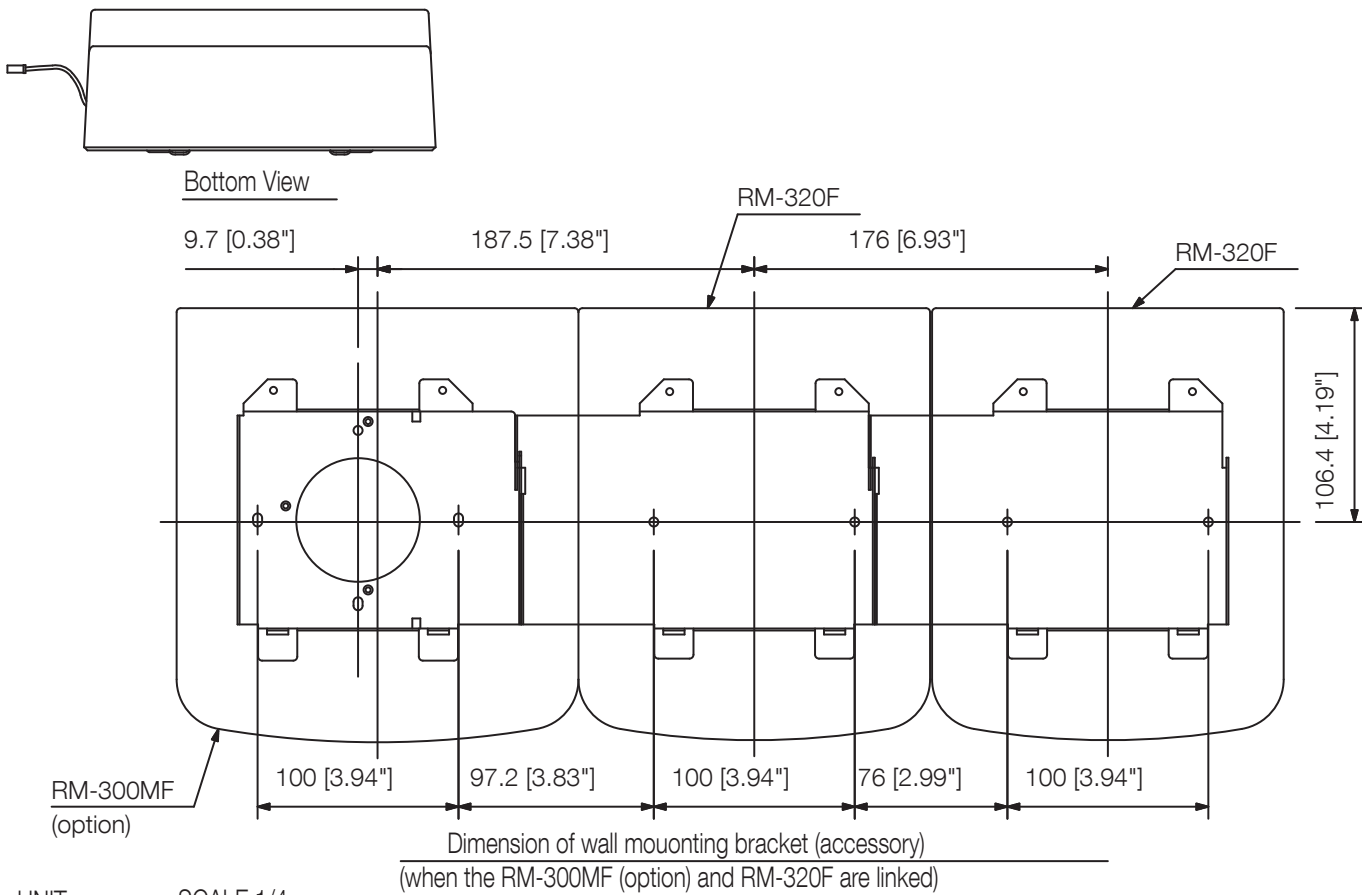

### Key features

- 20 function buttons per extension unit
- System software allows assigning of functions to the individual keys
- Up to 3 RM-320F Key Extension Units can be connected to the Emergency Microphone

## Specifications

Operation	Operation Function Keys ... 20
Current Consumption	180 mA max. (in terms of RM-200SF)
Connection	Connection to RM-200SF by dedicated cable
Indicator	Status indicator ... 20, Selection indicator ... 20
Finish	ABS resin, blueish gray (PANTONE 538 or its equivalent)
Dimensions	175 (w) x 2175 (w) x 215 (h) x 70 (d) mm (6.89" x 8.46" x 2.76") 15 (h) x 70 (d) mm (6.89" x 8.46" x 2.76")
Weight	700 g (1.54 lb)

## Dimensions

## Dimensions

UNIT:mm

SCALE:1/4